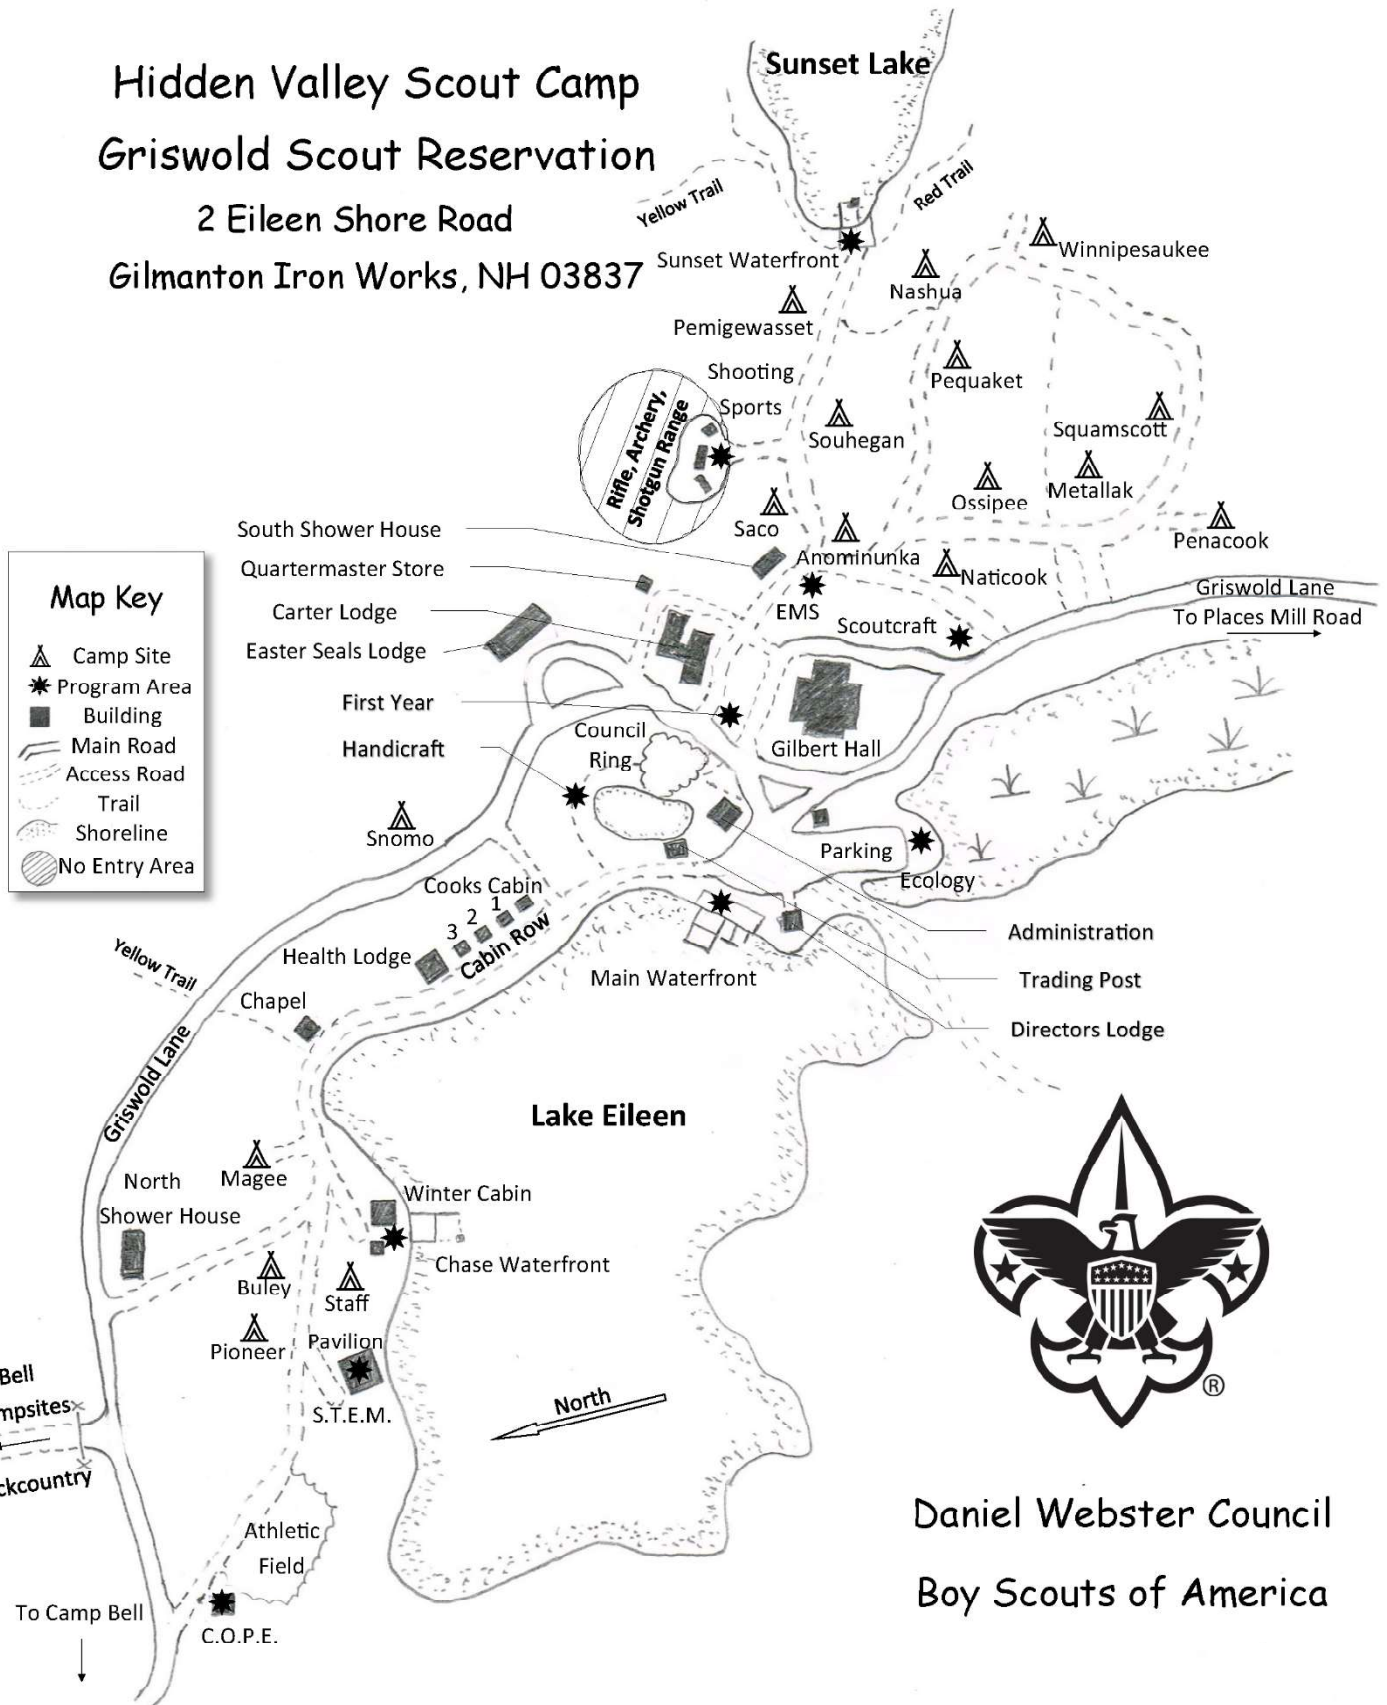

MAP OF HIDDEN VALLEY MAIN CAMP

Hidden Valley Scout Camp
 Griswold Scout Reservation
 2 Eileen Shore Road
 Gilmanton Iron Works, NH 03837

Daniel Webster Council
 Boy Scouts of America